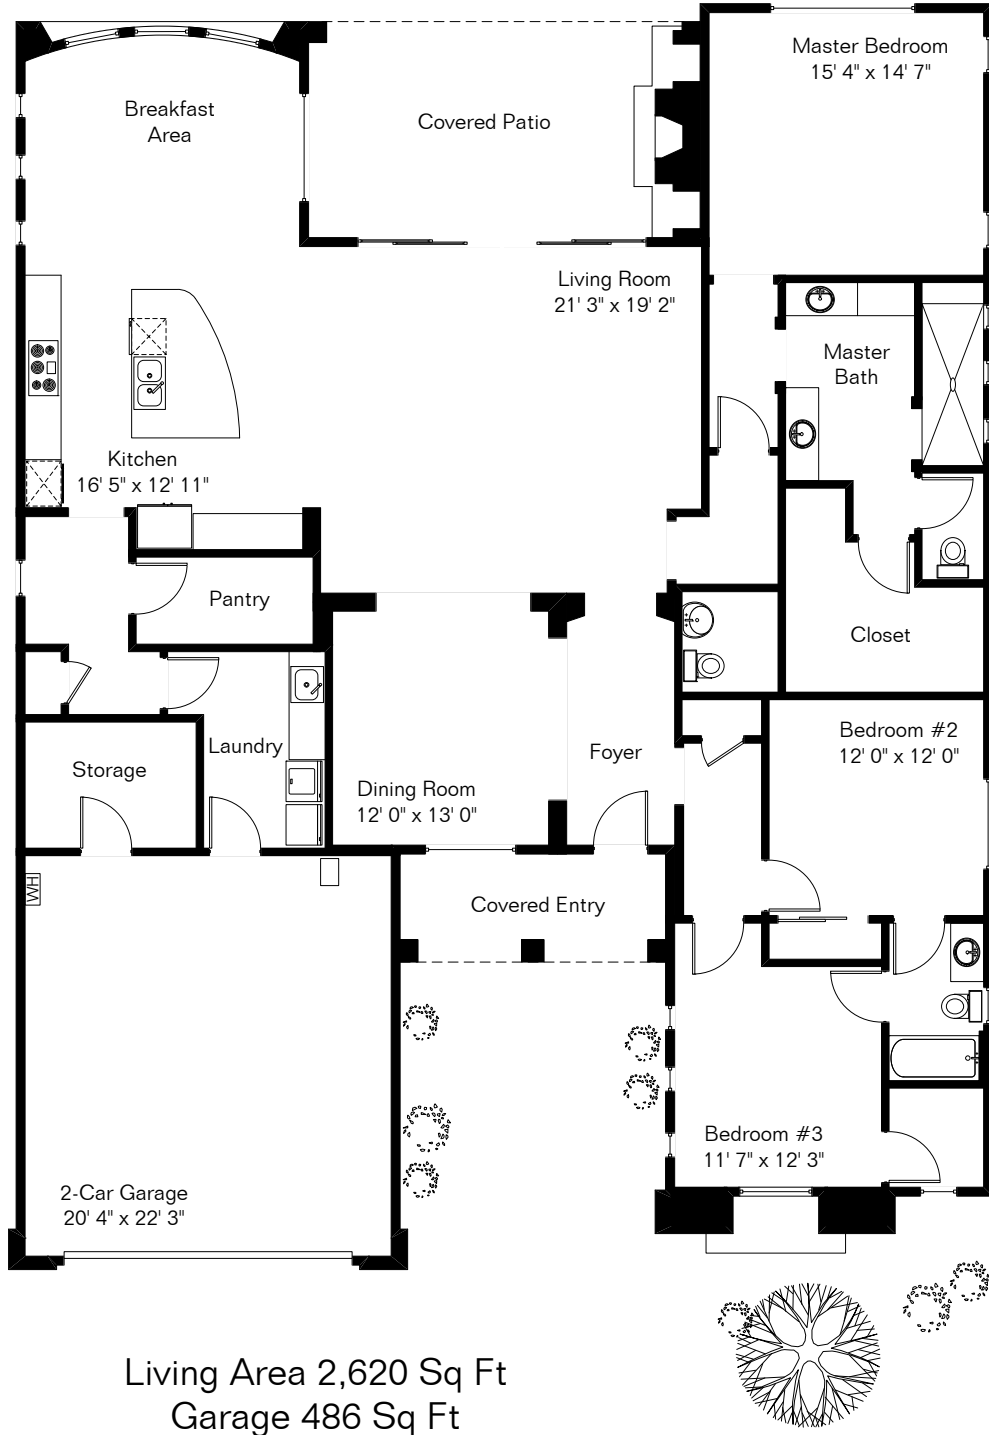

The square footages and room size information are deemed to be reliable but are not guaranteed and should be independently verified.

# 6549 W Grandview Trail

Pool & Spa Area

Living Area 2,620 Sq Ft  
Garage 486 Sq Ft

Site Visit March 2018

Copyright 2018 Floor Plans First! LLC  
All Rights Reserved.

[www.FloorPlansFirst.com](http://www.FloorPlansFirst.com)